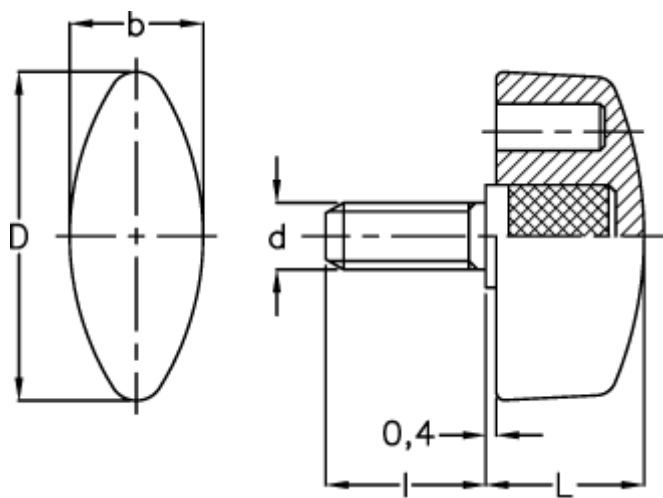

Data Sheet

Article number: 2302008262

Description: E+G Wing knob
CT.476/20 p-M4x10

Measures

b = 9.5

d = 20

d 6g = M4

l = 10

L = 11